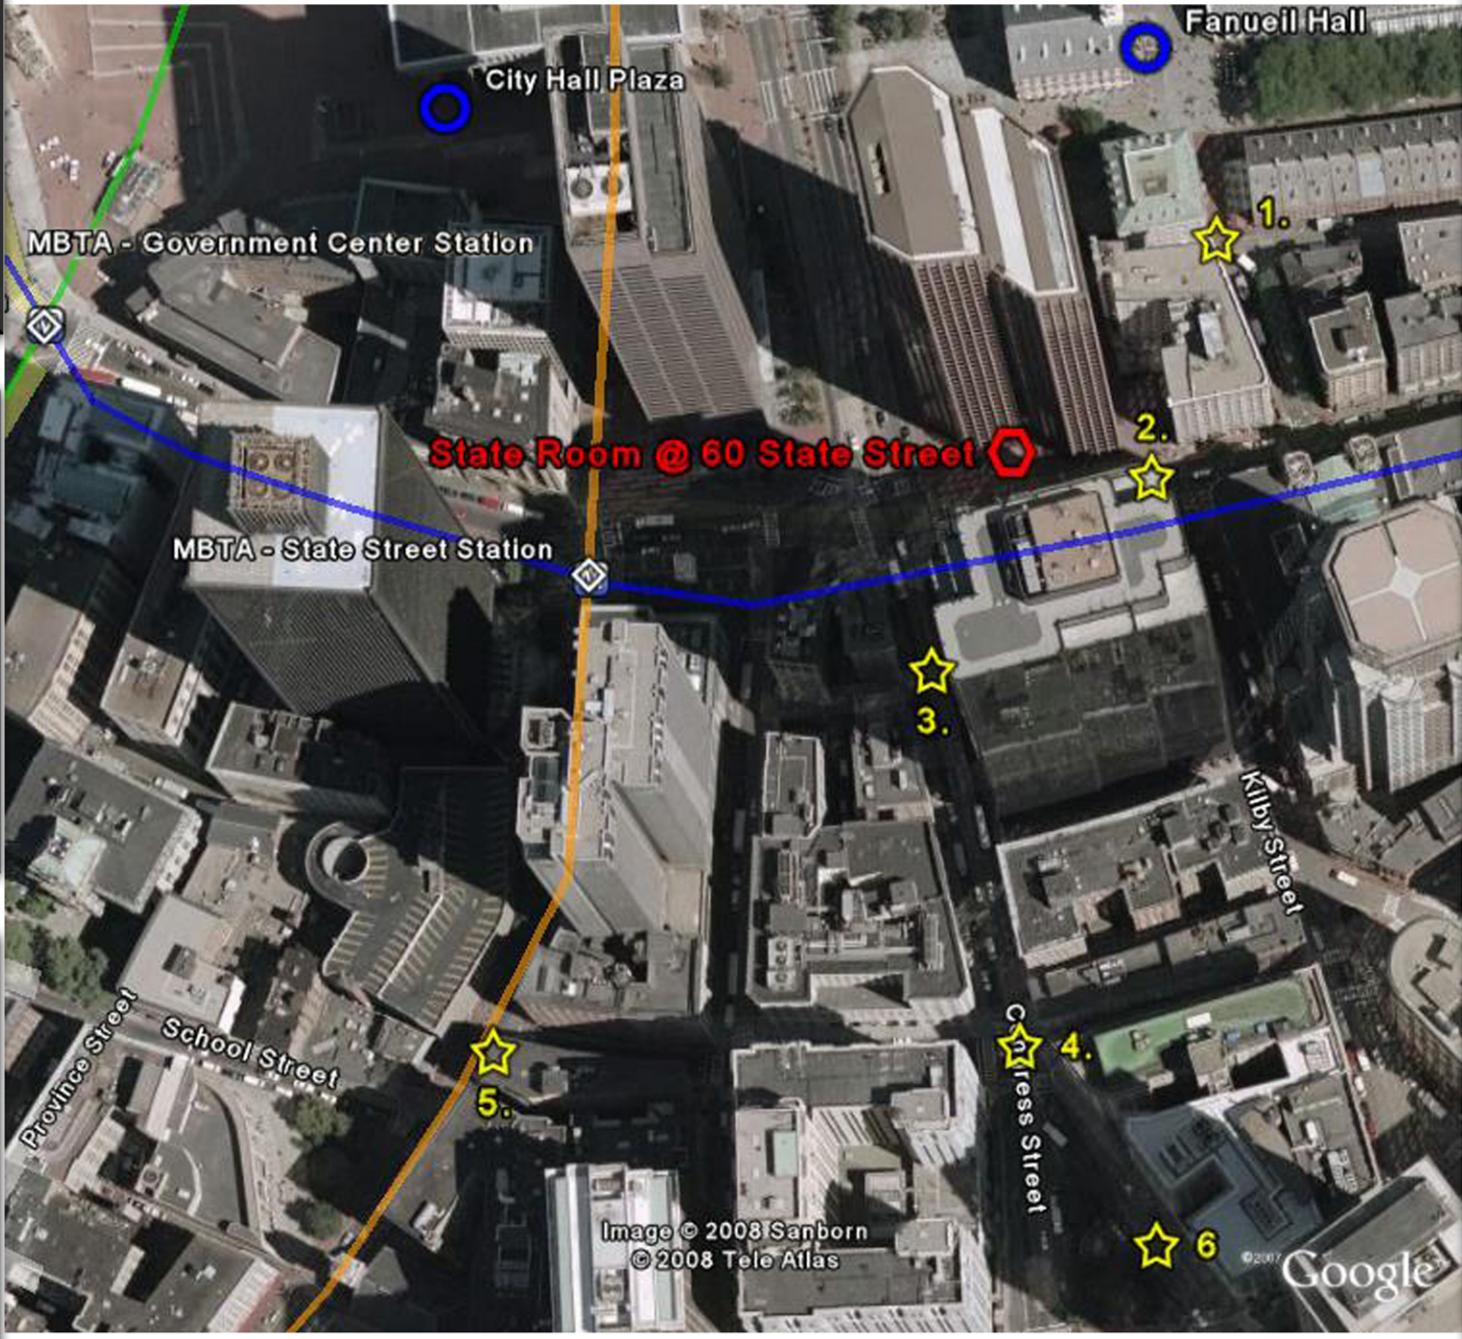

PARKING OPTIONS NEAR STATE ROOM@ 60 STATE STREET

60 STATE ST 1.

25 Merchants Row
140 spaces

0-20 MIN	$8.00
20 MIN - 40 MIN	$17.00
40 MIN - 1 HR.	$25.00
1 HR - 80 MIN	$33.00
80 MIN - UP	$38.00
AFTER 5P M-F	$14.00
WEEKENDS/ALL DAY	$14.00
GARAGE DOESN'T CLOSE	

75 STATE ST. 2.

600 spaces

1-20 MIN.	$6.00
20-40 MIN.	$14.00
40-60 MIN.	$19.00
60-80 MIN.	$22.00
MAXIMUM	$33.00
AFTER 5P M-TH	$13.00
WEEKENDS/ALL DAY	$13.00
GARAGE DOESN'T CLOSE	

1 DEVONSHIRE PL. 3.

126 SPACES

0-20 MIN.	$4.00
20-40 MIN.	$8.00
40-60 MIN.	$12.00
60-80 MIN.	$20.00
80-100 MIN.	$28.00
100-120 MIN.	$34.00
MAXIMUM TO 10 HRS.	$38.00
AFTER 5P M-F, UP TO 12 HRS.	$10.00
WEEKENDS/ALL DAY	$10.00
GARAGE DOESN'T CLOSE	

GARAGE AT POST OFFICE SQUARE 4.

0 Post Office Square
1400 spaces

½ HR.	$5.00
½ HR. - 1 HR.	$12.00
1-2 ½ HR.	$27.00
1 ½ - 2 HR.	$27.00
2-2 ½ HR.	$32.00
MAXIMUM	$33.00
AFTER 4P M-F	$9.00
WEEKENDS/ALL DAY	$9.00
GARAGE DOESN'T CLOSE	

275 WASHINGTON/ PI ALLEY 5.

900 spaces

0 - ½ HR.	$9.00
½ HR. - 1 HR.	$18.00
1 HR. - 1 ½ HR.	$27.00
1 ½ HR. - 12 HR.	$35.00
12 HR. - 24 HR.	$38.00
AFTER 5P M-TH	$12.00
AFTER 4P F-3A M,	
0-10 HRS.	$12.00
10-24 HRS.	$38.00
GARAGE DOESN'T CLOSE	

1 POST OFFICE SQUARE 6.

348 spaces

0-20 MIN	$8.00
20 MIN - 40 MIN	$17.00
40 MIN - 1 HR.	$25.00
1 HR - 80 MIN	$33.00
80 MIN - UP	$38.00
AFTER 5P M-F	$14.00
WEEKENDS/ALL DAY	$14.00
GARAGE DOESN'T CLOSE	

****Rates are set by each garage and are subject to change****